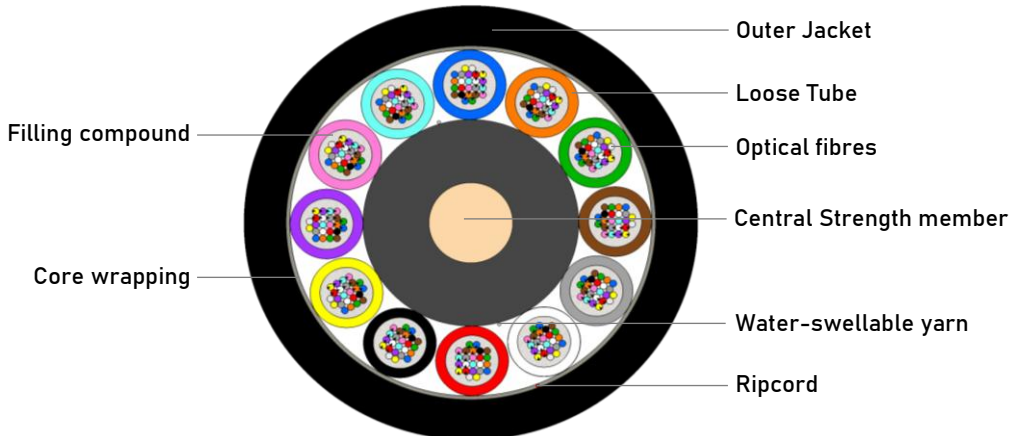

Lightweight Outdoor Multitube Cable 144-864F (ZC)

Full dielectric cable for external installation on cable trays or into duct

Picture not to scale. For illustration only.

Fibre Type	G.652.D, G.657.A1, G.657.A2, G.655, OM1, OM2, OM3, OM4
Fibre colour	EIA/TIA-598A
Tube colour	EIA/TIA-598A
Tube	Gel-Filled PBT buffer tube
Tube filling compound	Low-viscosity filling gel
Central strength member	FRP rod (coated if necessary)
Core wrapping	Water-swellable tape
Ripcord	1x under outer jacket
Outer jacket material	UV resistant black MDPE

	144	192	288	432	576	864	
Number of fibres	144	192	288	432	576	864	
Number of fibres in tube	24	24	24	24	24	24	
Tube count (layers)	6	8	12	18 (6+12)	24 (9+15)	36 (6+12+18)	
Filler count				0			
Nominal outer diameter (mm)	11.3	12.9	16.2	16.5	18.9	21.7	
Outer jacket thickness (mm)			1.5				
Calc. cable weight (kg/km)	99	129	203	207	276	359	
Short-term tensile strength (N)	2500	2500	2500	2500	2500	2500	IEC 60794-1-101
Long-term tensile strength (N)	1050	1050	1050	1050	1050	1050	IEC 60794-1-101
Short-term crush resistance (N/100 mm)				1000			IEC 60794-1-103
Long-term crush resistance (N/100 mm)				300			IEC 60794-1-103
Max. impact loading (Nm)				5			IEC 60794-1-104
Min. bend radius not load (OD)				15			IEC 60794-1-111
Min. bend radius load (OD)				20			IEC 60794-1-111
Operating temperature range (°C)				-40 to +70			IEC 60794-1-201
Storage temperature range (°C)				-40 to +70			IEC 60794-1-201
Installation temperature range (°C)				-15 to +50			IEC 60794-1-201
Water tightness (1 m / 24 hrs.)				No leakage			IEC 60794-1-205
Class of fire reaction				Fca			EN 50575, EN 13501-6